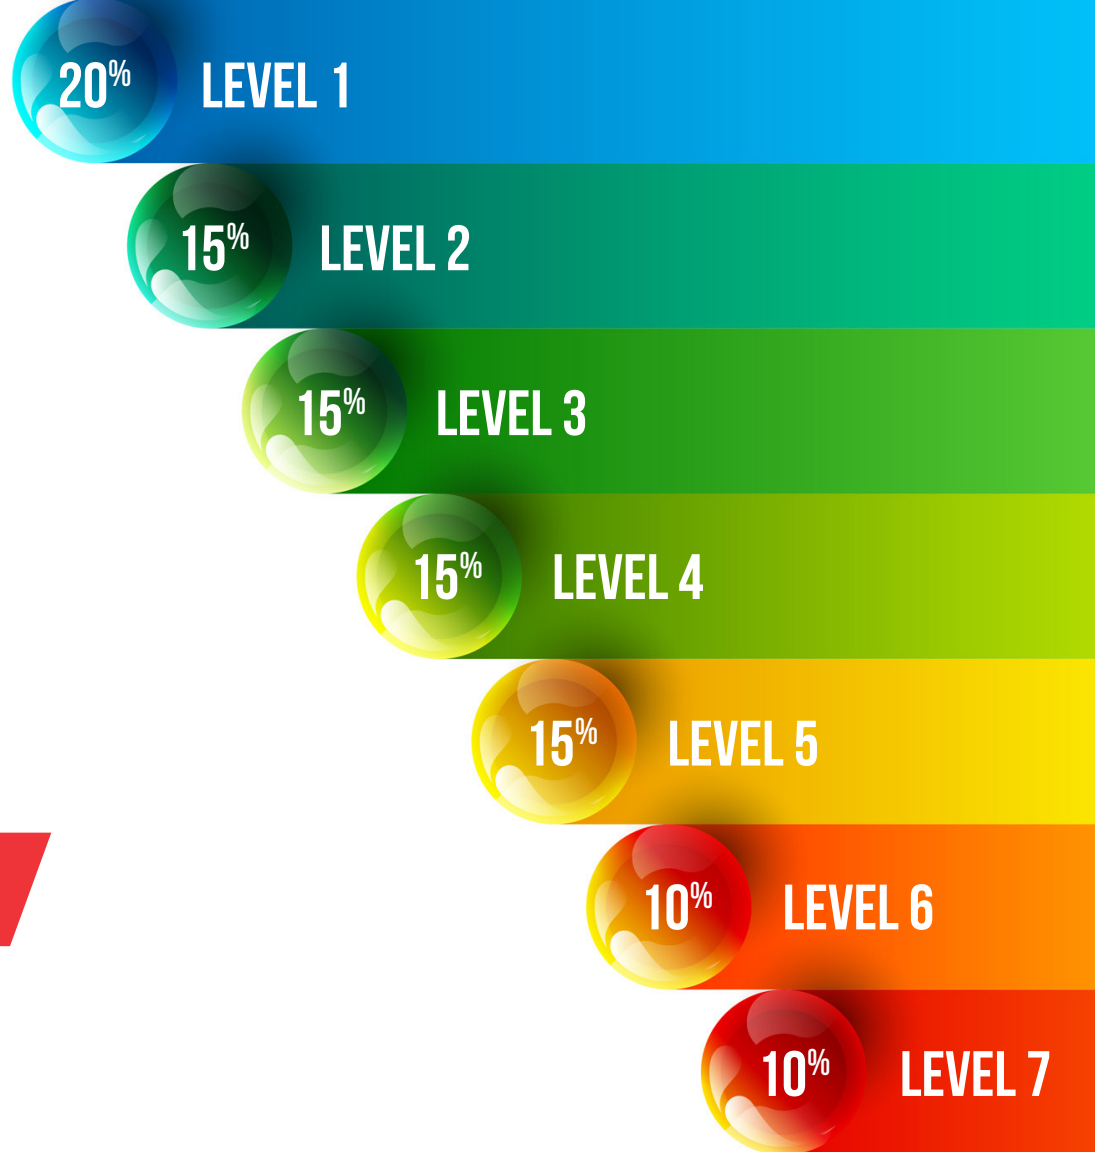

MATCHING & RESIDUAL REWARDS

THE POWER OF RESIDUAL INCOME

Gather Customers & Members to build an organization that will pay you years down the road:

- Build an Organization and Get Paid Through Seven (7) Levels of Matching Bonus & Residual Rewards

The question isn't if people are going to purchase hemp products, it's will they be buying them from you?