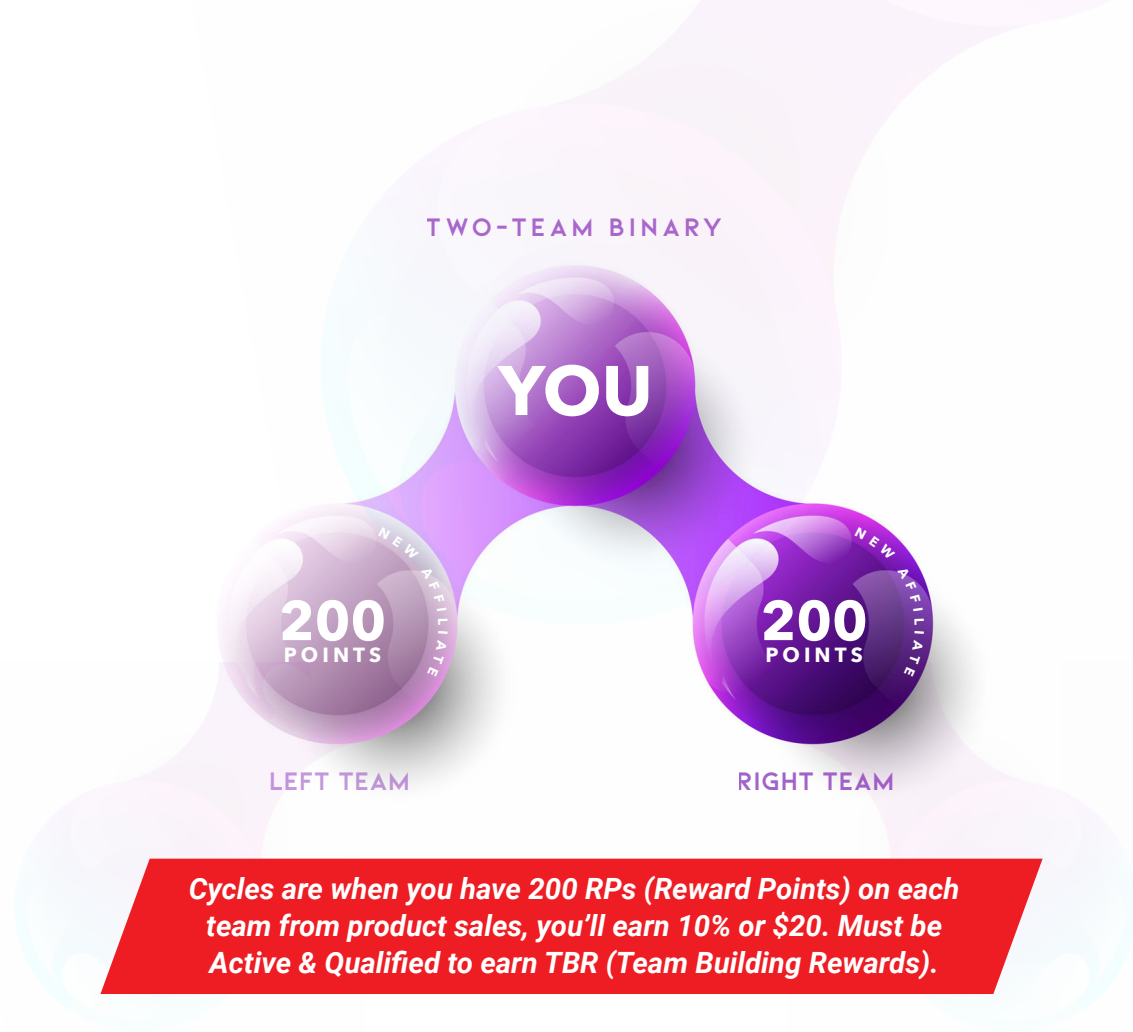

TEAM BUILDING REWARDS

BUILDING YOUR BUSINESS

- Grow an Organization by Sponsoring Affiliates to your Left & Right Teams
- Infinity Pay, No Breakaway with the Opportunity to be Paid From All Over the World
- Unlimited Reward Point Depth On Both Legs with an Earning Potential of up to $20-75,000 / Week
- Sponsor 4 & Increase Reward Point Earnings from 50% to 80%

Cycles are when you have 200 RPs (Reward Points) on each team from product sales, you'll earn 10% or $20. Must be Active & Qualified to earn TBR (Team Building Rewards).