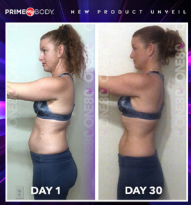

PRIMEBODY NEW PRODUCT UNVEIL

DAY 1 DAY 30
DOWN 17LBS IN 30 DAYS!